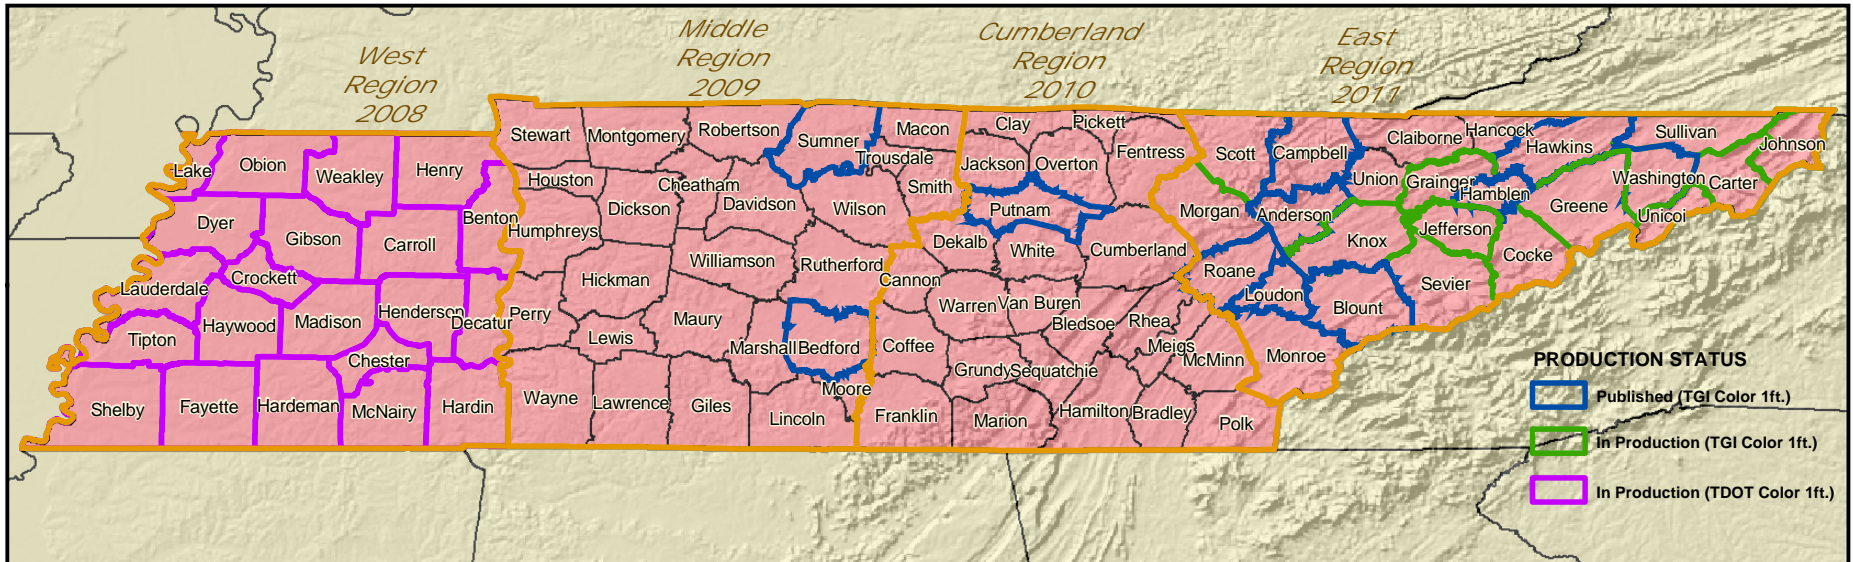

Tennessee Base Mapping Program

Production Status as of August 18, 2008

Tennessee Counties

Complete, In Progress, and Projected Production

2007 Complete:
Imagery Published
TNMap.state.tn.us

Anderson
Blount
Hamblen
Hawkins
Loudon
Putnam
Roane
Sumner
Washington

2008 In Progress (TGI):
Aerial Imagery Aquired

Bedford Scott
Campbell Sevier
Carter Sullivan
Grainger Unicoi
Greene
Jefferson
Johnson
Knox
Morgan

2008 In Progress (TDOT):
Aerial Imagery Aquired

Benton Hardin Shelby
Carroll Haywood Tipton
Chester Henderson Weakley
Crockett Henry
Decatur Lake
Dyer Lauderdale
Fayette Madison
Gibson McNairy
Hardeman Obion

Upcoming TDOT
Collection Schedule
by Region:

Middle: 2009
Cumberland: 2010
East: 2011