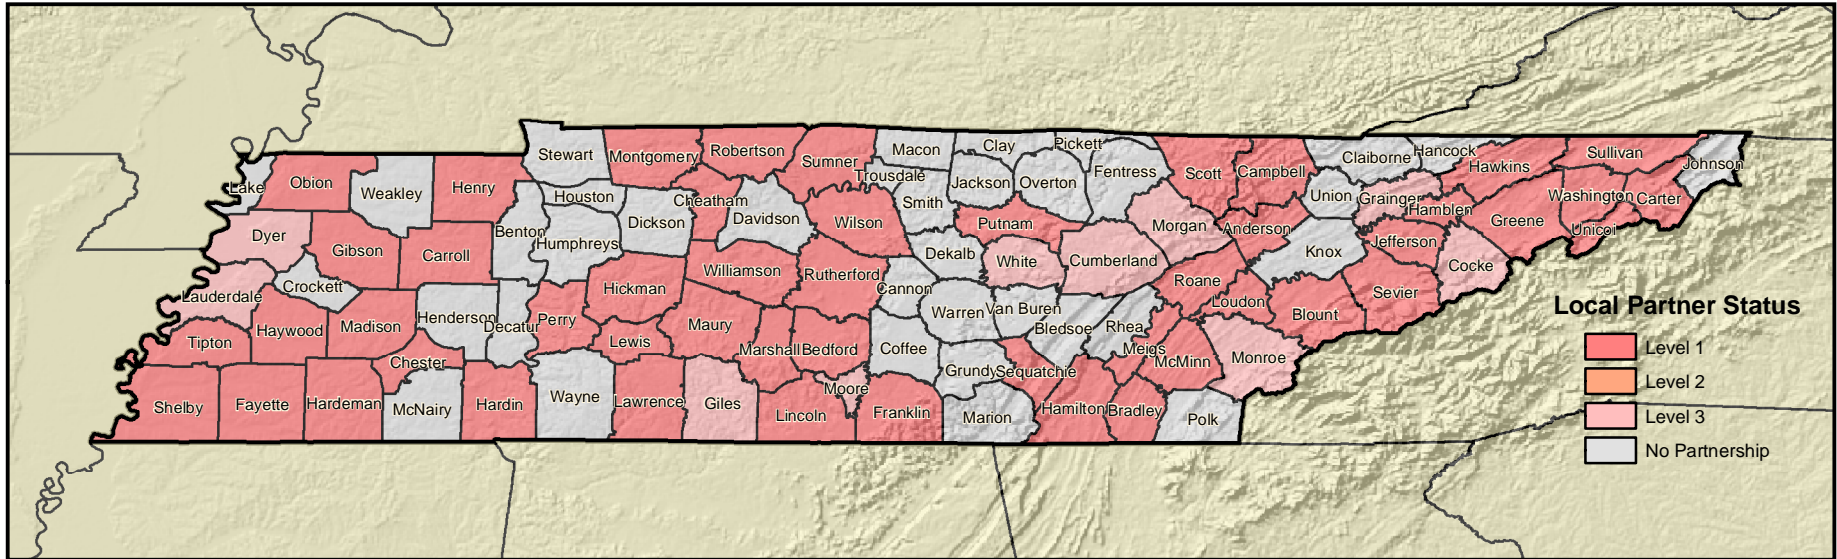

# Tennessee Base Mapping Program

## Local Partners

**Local Partner Status**

- Level 1
- Level 2
- Level 3
- No Partnership

### Tennessee Counties

By Partnership Level

Level 1: Local Funding, Local Maintenance	Level 2: Local Funding, Third Party Maintenance	Level 3: Local Funding, State Maintenance	Level 4: No Partnership
Anderson Bedford Blount Bradley Campbell Carroll Carter Cheatham Chester Fayette Franklin Gibson Greene Hamblen Hamilton Hardeman Hardin Hawkins Jefferson Lawrence Lewis Lincoln Loudon Madison Marshall Maury McMinn Montgomery Obion Perry Putnam Roane Robertson Rutherford Scott Sequatchie Sevier Shelby Sullivan Sumner Tipton Unicoi Washington Williamson Wilson		Cocke Cumberland Dyer Giles Grainger Lauderdale Monroe Morgan White	Benton Bledsoe Cannon Claiborne Clay Coffee Crockett Davidson Dickson Decatur Dekalb Fentress Grundy Hancock Henderson Houston Humphreys Jackson Johnson Knox Lake Macon Marion McNairy Overton Pickett Polk Rhea Smith Stewart Trousdale Union Van Buren Warren Wayne Weakley