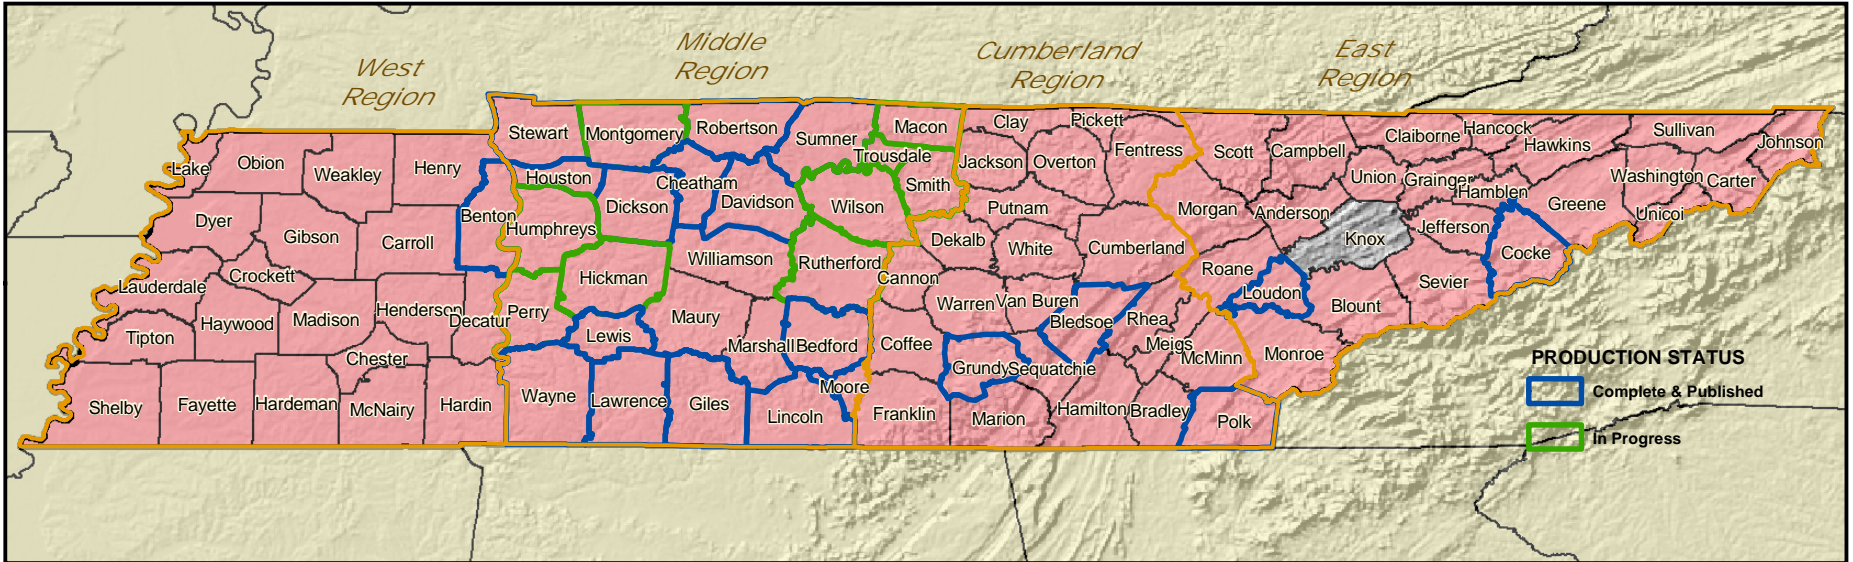

TNMap Elevation Status Map

August 12, 2008

Tennessee Counties

Published to the TNMap

Complete & Published:		
Bedford	Houston	Wayne
Benton	Lawrence	
Bledsoe	Lewis	
Cheatham	Lincoln	
Cocke	Loudon	
Davidson	Polk	
Dickson	Robertson	
Giles	Stewart	
Grundy	Sumner	